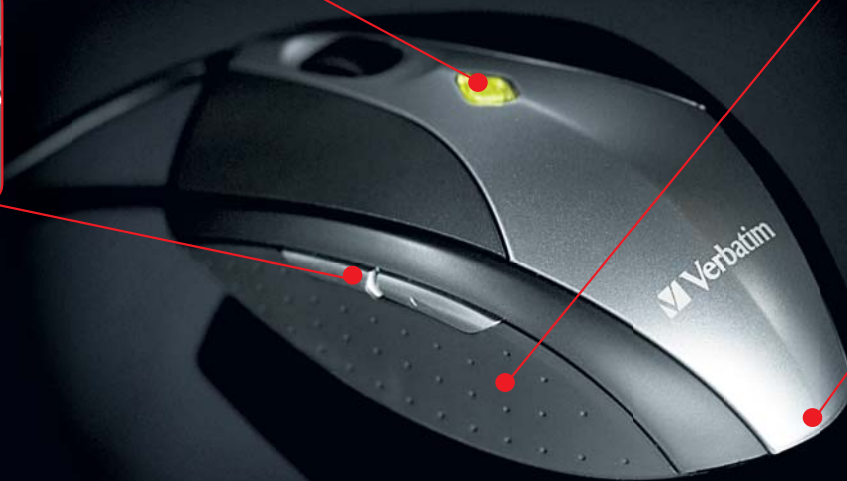

Multi-Button -
Enjoy one-click access to key functions with 3 programmable buttons.

Laser -
Precision movement and control with laser sensor tracking.

Wireless Desktop Laser Mouse (PN - 96675)

Operating System	Interface	Contents
Windows XP, 2000, Vista, Mac OS 10.4.X and higher	USB 2.0 (Also compatible with USB 1.1 ports)	Mouse, Receiver, Software CD, 2 x AA Batteries, Quick Start Guide

Laser Precise

Speed Control -
Change speed with one touch. 3 settings with up to 1600 dpi sensitivity.

Comfort Grip -
Smooth, textured grip. Designed for comfort and control.

Multi-Button -
Enjoy one-click access to key functions with 3 programmable buttons.

Laser -
Precision movement and control with laser sensor tracking.

Desktop Laser Mouse (PN - 96676)

Operating System	Interface	Contents
Windows XP, 2000, Vista, Mac OS 10.4.X and higher	USB 2.0 (Also compatible with USB 1.1 ports)	Mouse, Software CD, Quick Start Guide

Recharge & Go

Rechargeable -
Save batteries. Dock, recharge and go.

Ergonomic -
Ergonomic design for enhanced comfort and usability.

Multi-Button -
Enjoy one-click access to key functions with 3 programmable buttons.